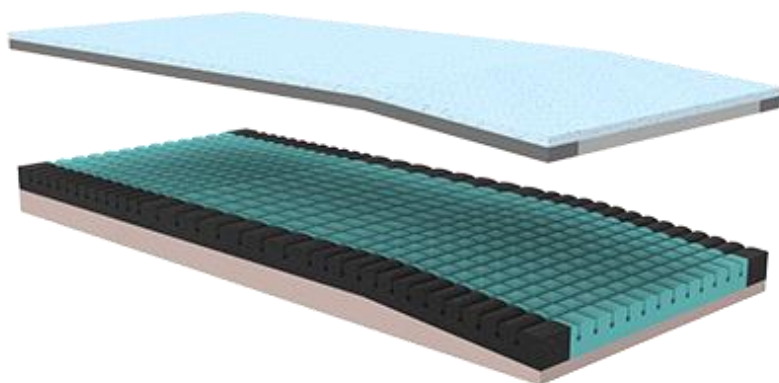

Sovereign S7 Ultimate Care

Foam Surface

SKU: S7SL1000PU (LS)

SKU: S7KSL1000PU (LKS)

Features and Benefits:

Game Changing Foam Innovation

Breathability

- Improved Micro-Climate
- Next generation Ventraflow® provides unrestricted Air Movement which takes heat and moisture away from pressure areas with unique Air Channel System

Adjustable Comfort

- Reversible comfort immersion layer;
- Airoform® cooling Gel memory foam
- Improved body temperature regulation Airoform® Response.
- Highly elasticity for reduced effort while repositioning

Ease of Repositioning

- Ultra-high rebound foam technology makes it easier to roll and reposition.
- The S7 is suitable for High Risk clients, with a weight range between 30 – 250kg.

| Code | Size | Dimensions | Price |
|-------------|------------------|-------------------------------------|---------|
| S7SL1000PU | Long Single | 2030mm (L) x 880mm (W) x 190mm (D) | \$2,197 |
| S7KSL1000PU | Long King Single | 2030mm (L) x 1050mm (W) x 190mm (D) | \$2,397 |