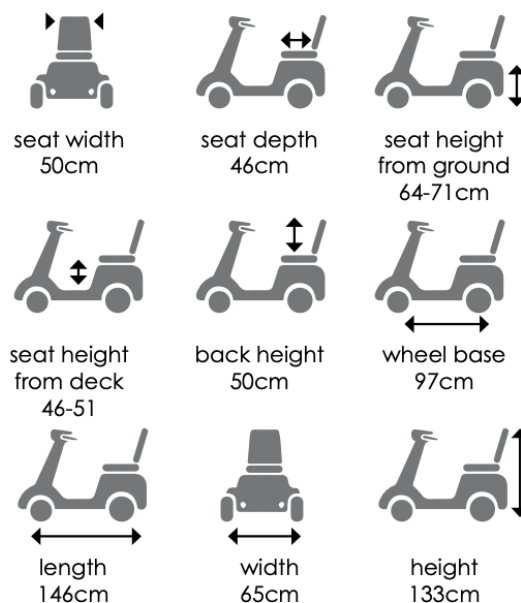

Dimensions

New Anti Glare LCD Screen